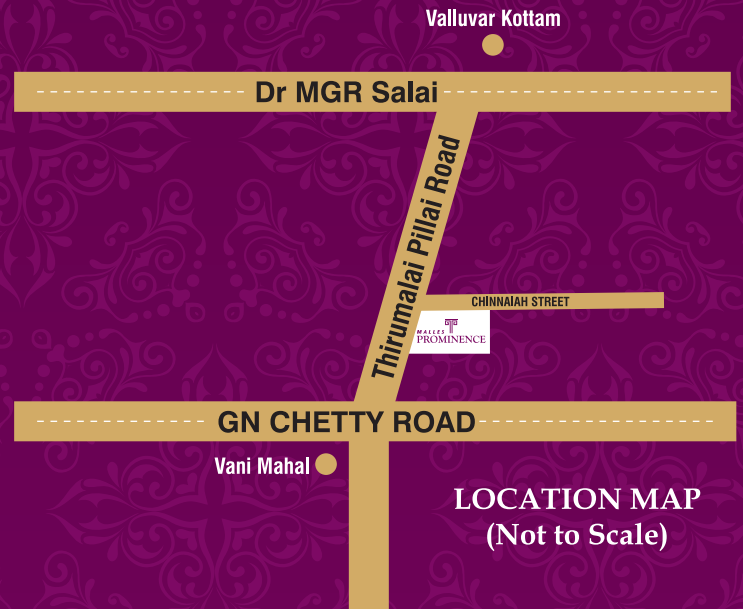

We Believe In Providing The Best For Our Guests, Which Is Why Malles Prominence Offers A Range Of Top-Notch Amenities

Luxury AC Rooms

Enjoy two exclusive AC rooms with attached toilets for your comfort and convenience.

Generator Backup

Experience uninterrupted celebrations with 100% generator backup.

Lifts for Convenience

Separate lifts for guests and service staff ensure smooth and efficient operations.

Security Support

Your safety is our priority and we provide dedicated security personnel for your peace of mind.

Ample Parking

On-site parking for two and four wheelers available. Valet parking available on request.

MALLES
PROMINENCE

LUXURY FUNCTION & PARTY AC HALLS

New No 20 (Old No 15) Chinnaiah Street, Thirumalai Pillai Road, T. Nagar, Chennai-600 017

Reg. Office : No 19, Tanjore Road, T. Nagar, Chennai-600 017

Phone No : 044-3504 6566 | 87781 28916

E-mail : marketing.prominence@malles.in | admin.prominence@malles.in

www.mallesprominence.com

Scan for location